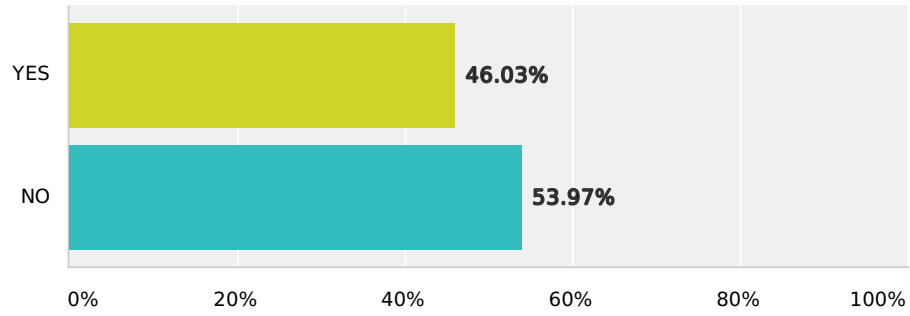

Q1 Are you in support of the proposed ban of an anchored-putting stroke?

Answered: 791 Skipped: 5

Answer Choices	Responses
YES	36.03% 285
NO	64.10% 507
Total Respondents: 791	

Q2 Are you in support of bifurcation of the Rules of Golf for professional tours?

Answered: 793 Skipped: 3

Answer Choices	Responses
YES	46.03% 365
NO	53.97% 428
Total Respondents: 793	