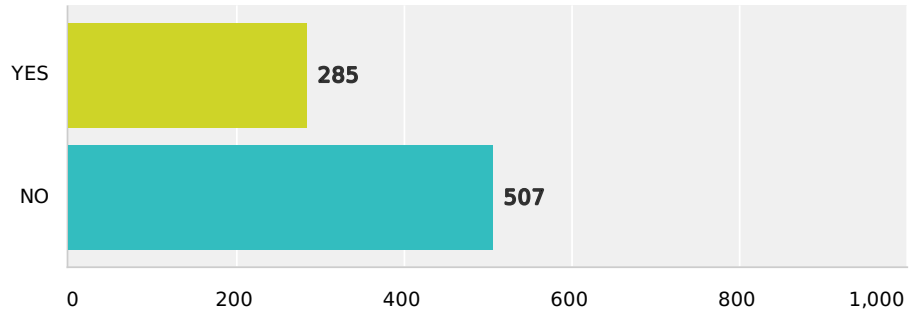

Q1 Are you in support of the proposed ban of an anchored-putting stroke?

Answered: 791 Skipped: 5

Answer Choices	Responses
YES	36.03% 285
NO	64.10% 507
Total Respondents: 791	

Q2 Are you in support of bifurcation of the Rules of Golf for professional tours?

Answered: 793 Skipped: 3

Answer Choices	Responses
YES	46.03% 365
NO	53.97% 428
Total Respondents: 793	