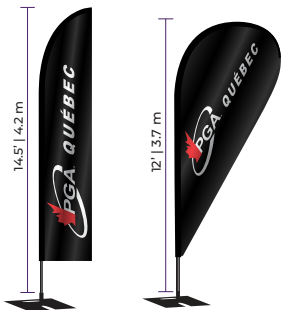

Folding Marquee **\$1110**

Types de cadre

- DS** Cadre industrielle en acier
- CL** Cadre en acier robuste
- ML** Cadre commercial en aluminim
- M** Cadre en aluminim super résistant

Tailles disponible: 5x5, 8x8, 8x12, 10x15, 10x20 +

10' Expodome **\$2,775.00**
 Print Available for Cupola and Visor

10' Eco-Air Dome **\$1,775.00**
 Includes inflatable, custom printed top
 Electrical air pump - included in price

7' Inflatable Tube **\$385**
 10' Inflatable Tube **\$500**
 Air Pump **\$100**
 Base **\$50**