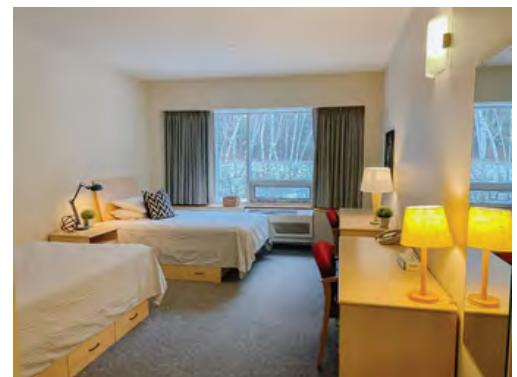

HILL RESIDENCE

Welcome to The Hill Academy Campus
20490 Porterfield Rd., Caledon, ON

PGA CANADA WOMEN'S CHAMPIONSHIP **EXCLUSIVE:**

*Exclusive Rate: $450+HST for duration of the event
(check-in: July 2/check-out: July 5)*

*The Hill Academy is located a short 8 KM drive from TPC Toronto
at Osprey Valley*

Each double occupancy room has:

- two double beds
- washroom
- desks

Guests are required to bring their own:

- Sheets
- Pillows
- Towels
- Toiletries

The dormitory at The Hill Academy will offer a more affordable option for players in the PGA Canada Women's Championship at TPC Toronto. Please note, the dorm does not come equipped with the amenities of a regular hotel (ie. TV, Fridge, etc.).

Limited space available.

Contact Julie Packard: jpackard@thehillacademy.com