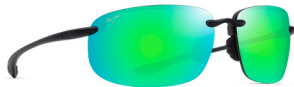

# Lanai Package

An average fitting will include 18-24 styles, a sample of which shown below. This package contains Maui Jim frames with an MSRP of \$309 and under.

WAILUA  
B454-03

KEOKEA  
RM447-04T

ANUENUE  
H448-01

ALELELE BRIDGE  
438-02

RED SANDS  
432-2M

LIQUID SUNSHINE  
R601-04

BIG WAVE  
440-2M

BANYANS  
H412-10

HO'OKIPA AF  
HT407N-11

PEHU  
RM602-14

These styles shown above are examples of what could be included at your event. Your Maui Jim Representative will work with you to customize a package that is the best fit.

# Kauai Package

An average fitting will include 18-24 styles, a sample of which shown below. This package contains Maui Jim sport frames.

KEOKEA  
447-02

HO'OKIPA XL  
GM456-14

HO'OKIPA  
B407-11

HO'OKIPA ASIAN FIT  
RM407N-2M