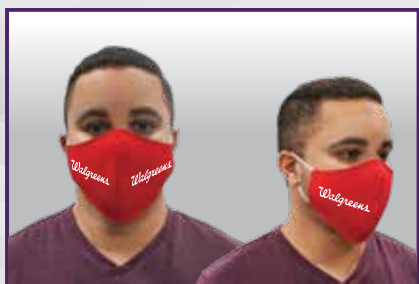

# CUSTOMIZE YOUR FACE COVERING

- ✓ Comfortable, Soft Fit
- ✓ One-Size Fits Most
- ✓ Reusable
- ✓ Washable

Available in virtually any color or with full color custom graphics!

## FEATURES

- ✓ Water Soluble Non-Toxic Ink
- ✓ High Thread Count Micro Woven Fabric
- ✓ Made In North America
- ✓ Two Piece - Double Ply Design
- ✓ 100% Breathable Polyester Fabric
- ✓ Rush Service Available