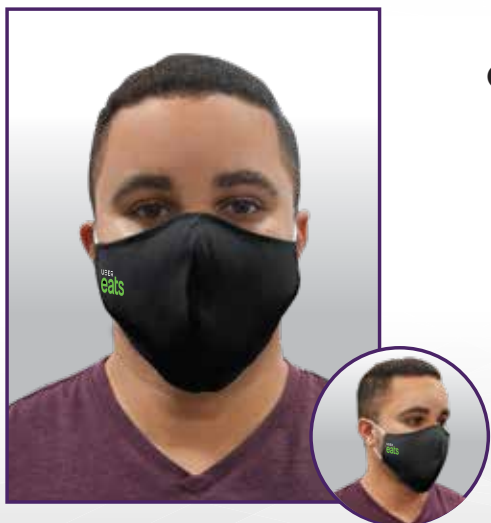

# CUSTOMIZE YOUR FACE COVERING

- ✓ Comfortable, Soft Fit
- ✓ One-Size Fits Most
- ✓ Reusable
- ✓ Washable

Available in virtually any color or with full color custom graphics!

## FEATURES

- ✓ Water Soluble Non-Toxic Ink
- ✓ High Thread Count Micro Woven Fabric
- ✓ Made In North America
- ✓ Two Piece - Double Ply Design
- ✓ 100% Breathable Polyester Fabric
- ✓ Rush Service Available