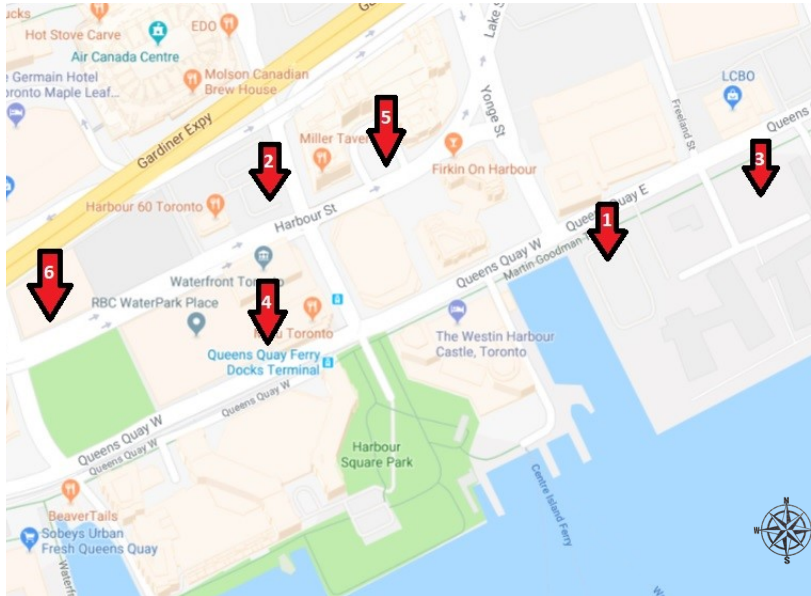

Local Self-Parking Options

As we want to ensure that you receive a seamless arrival, we have compiled a list of local self-parking options for your reference.

Locations are subject to change without notice.

24 HR OUTDOOR LOTS:

1. SP PLUS Parking — 7 Queens Quay E
2. CANADA AUTO PARKS Parking — 30 Bay St.
3. TARGET Park—39 Queens Quay E

24 HR INDOOR GARAGE:

4. PARKLINK Go Park-Waterpark Place — 128 Queens Quay W (between Bay St. & York St.)
5. PARKLINK Convention Centre Parking — 2 Lake Shore Blvd E
6. IMPARK One York—87-89 Harbour St.

Car Park Disclaimer: The above self-parking lots are not affiliated with the Westin Harbour Castle hotel. Vehicles are left in the parking lots at the owners risk. The Westin Harbour Castle accepts no liability for loss or damage caused to any vehicle or its contents in the car park.