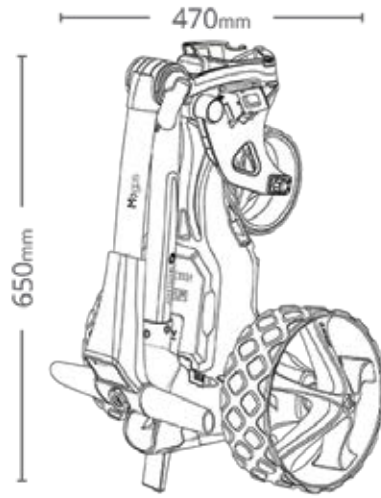

M7 GPS

Your passion is our expertise.

MKRAK © 2024 All Rights Reserved